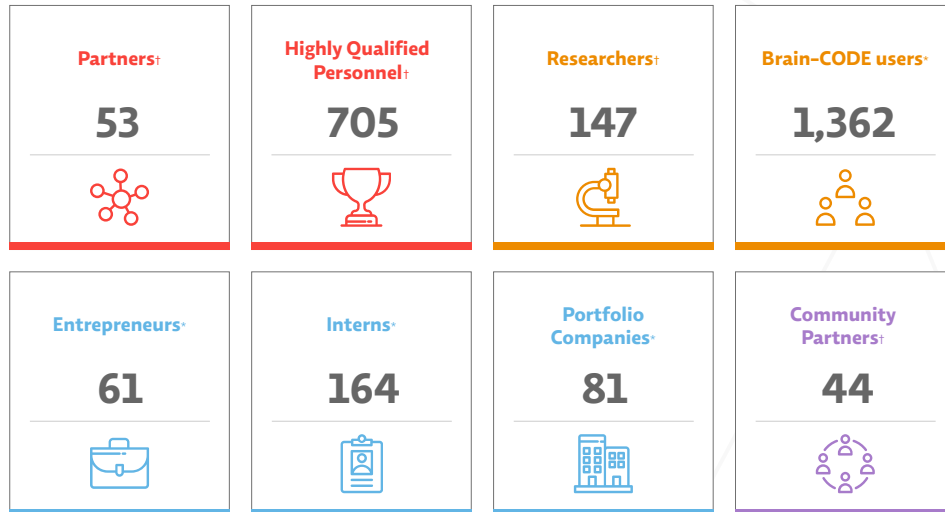

Impact at a Glance

Despite the challenges of the past year, OBI continued to yield positive results through their strategic partnerships and collaborations, working together to improve the lives of those living with brain disorders.

- OBI-Wide
- Research System
- Neurotech Cluster
- Brain Health
- †2020–2021
- *Cumulative

Who are we?

What do we do?

Impact at a Glance

Despite the challenges of the past year, OBI continued to yield positive results through their strategic partnerships and collaborations, working together to improve the lives of those living with brain disorders.